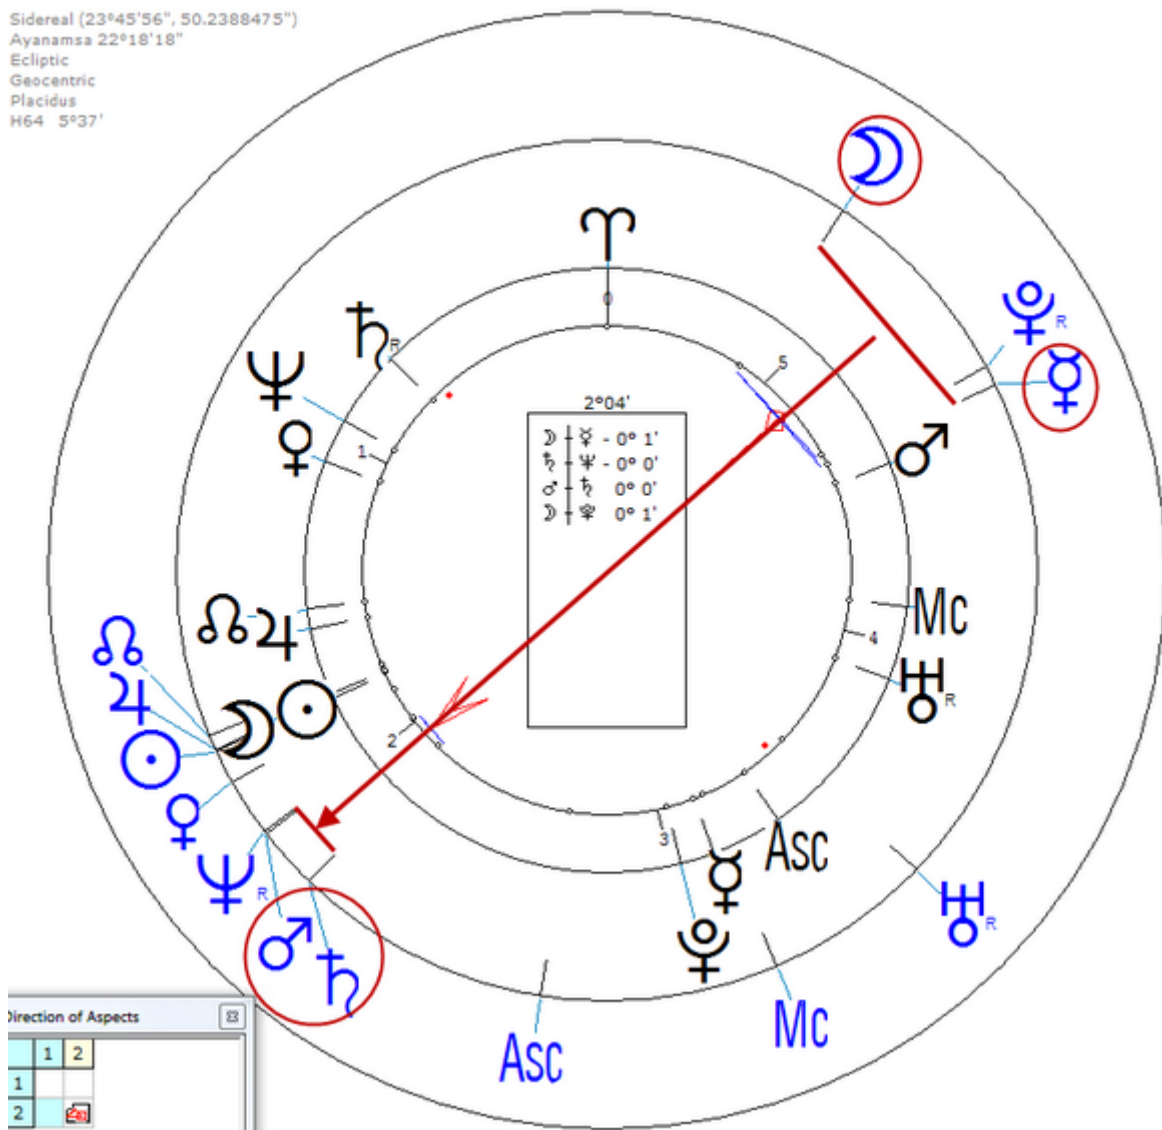

Montherlant died a suicide 9/21/1972, Paris.

Solar Return (Harmonic 64)

Solar  $\♂/\♁$  = Solar  $\☾/\♀$

**Montherlant, Henry**  
20 April 1895 Sat 2:00 (GMT+0:09) 48n52 2e20  
Paris, France

Sidereal (23°45'56", 50.2388475")  
Ayanamsa 22°18'18"  
Ecliptic  
Geocentric  
Placidus  
H64 5°37'